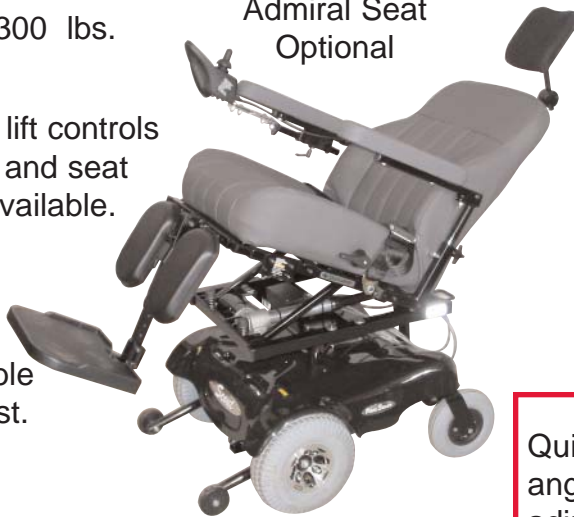

EQUALIZER™

Tilt System

Specifications subject to change without notice.

Sizes - Width adjustable 16" to 22" by 1" increments
 Seat depth adjustable 14" to 22" by 1" increments
 Seat to floor height as low as 17".
 Back height adjustable 19" to 24.5" from top of seat pan to top of back

Mounting - Adjustable dual column seat post or optional power elevating seat actuator.

Arms - Adjustable height, angle, removable, flip-up and adjustable position pads.

Back Canes - Adjustable back angle 4° anterior to 20° posterior by 4° increments. The back canes can be folded down for easy loading & transport. 1" diameter round tube standard, 1" square tube optional.

Leg Rigging Options - Flip up foot plate mounted on a length and angle adjustable center column with calf pads. Elevating legrest and Flip up swing away footrest options.

Accessories & Options

- Lateral Thoracic Supports
- Seat Cushions
- Swing Away Controller Mount
- Adjustable Head Rest
- Edmea Pad
- Elevating Leg Rests
- Swing-Away/Detachable Leg Rests
- Power Seat
- Pelvic Strap
- Adjustable position 14" Armpads
- Attendant Control
- Tie Down Anchor Points
- Elbow Blocks

Weight Capacity 300 lbs.

Admiral Seat
Optional

External tilt and seat lift controls standard. Integral tilt and seat lift joystick controls available.

Attendant
Control

Swing-Away Controller

Edema Pad

Adjustable
Headrest.